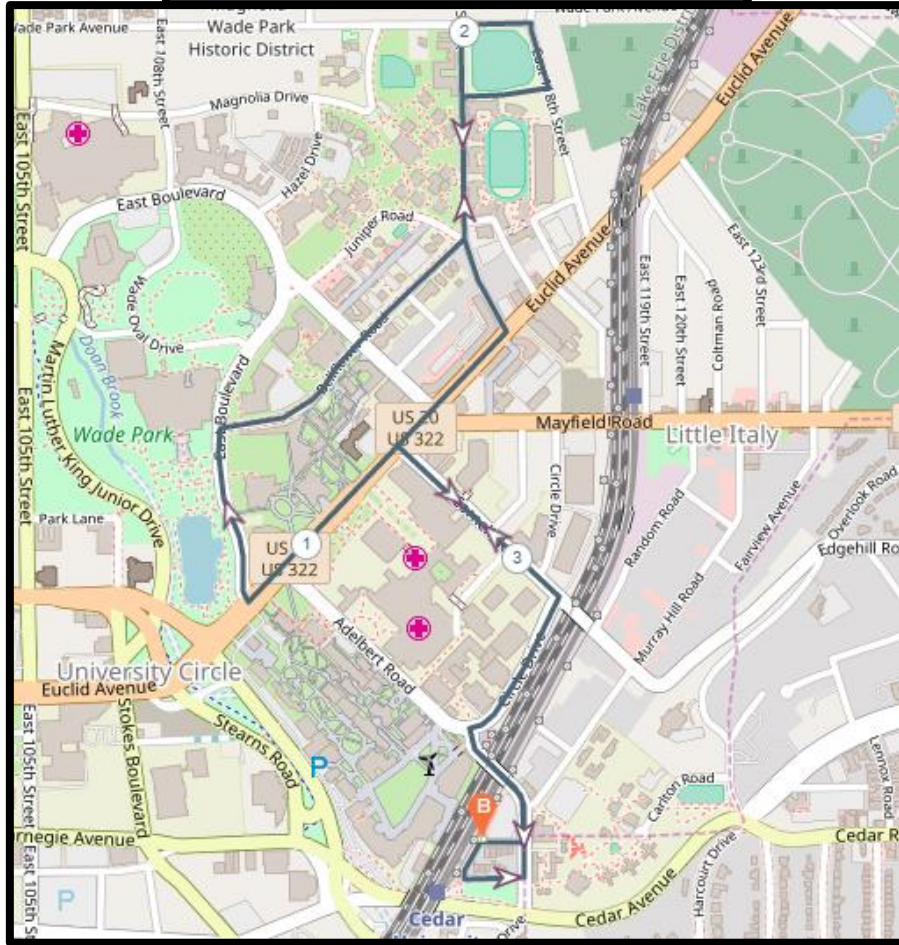

CircleLink Detours for Parade the Circle

GreenLink Shuttle Detour

BlueLink Shuttle Detour

CircleLink detours are in place from 9:00 a.m. to 4:00 p.m. on Saturday, June 8th