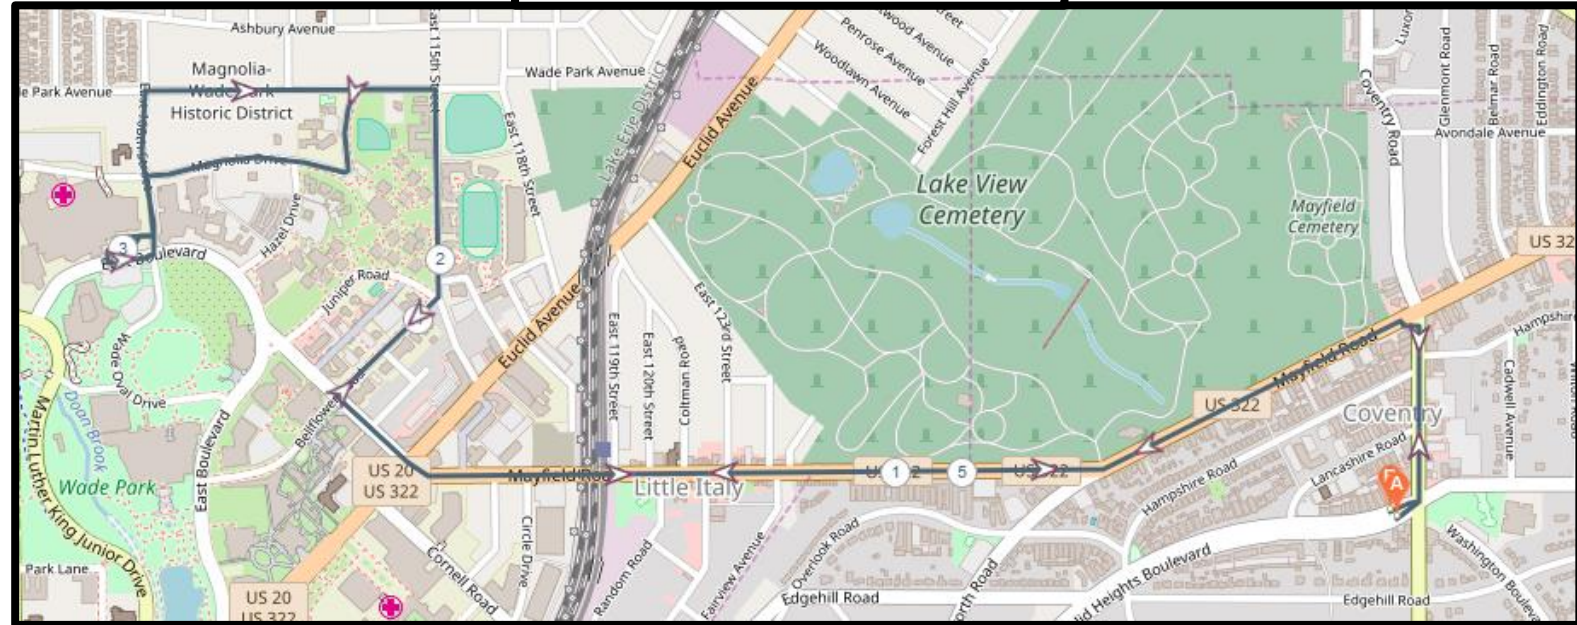

CircleLink Detours for Parade the Circle

GreenLink Shuttle Detour

BlueLink Shuttle Detour

CircleLink detours are in place from 9:00 a.m. to 4:00 p.m. on Saturday, June 8th